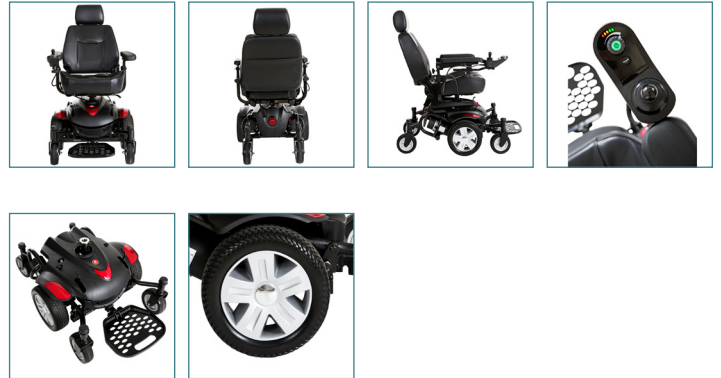

Titan AXS Mid-Wheel Drive Powerchair

- Captain's seat, available in 7 different width and depth combinations, is height adjustable, reclines, swivels in 45° increments, and has a height adjustable headrest
- Padded, contoured armrests with height, width and angle adjustment
- Adjustable length controller mount
- Interchangeable color panels in red and blue included
- Flip-up footplate with height, depth and angle adjustment
- Positioning belt included
- Programmable controller with Bluetooth electronics for easy trouble-shooting and service
- Flat-free, non-marking tires
- Easy freewheel operation

SPECIFICATIONS

Description

Weight Capacity	300 lbs.
Top Speed	4 mph
Estimated Range	19 miles
Max. Climbing Angle	6°
Turning Radius	20"
Ground Clearance	2.5"
Overall Dimensions	39.25" (L) x 23.5" (W) x 44" (H)
Seat Dimensions	16" 18" 20" 22"
Depth	16" 18" 20"
Back Height	18"
Seat-to-Floor Height	20.75" – 21.75"
Motor	320W x 4600RPM
Controller	Dynamic Linx 40A
Batteries	12V x 33AH
Battery Charger	4A
Brakes	Electromagnetic
Freewheel Mode	Yes

SPECIFICATIONS	Description
Tires	Flat Free
Caster Wheels	6" x 2"
Drive Wheels	10" x 3"
Base Weight	87 lbs.
Battery Weight (Pair)	44 lbs.
Seat Weight	40 lbs.
Total Weight	171 lbs.
Warranty on Frame	Limited Lifetime
Warranty on Electronics	24 Months
Warranty on Batteries	12 Months

ACCESSORIES	Description
AE2500	ELR Bracket, 1/ea
LK3JELR	ELR Set, 1/pr
AA4100	Swing-Away Joystick, 1/ea
SF8010	Oxygen Tank Holder, 1/ea
SF8030	Cane/Crutch Holder, 1/ea
ST205-COVER	18" Seat Cover, 1/ea
ST301-COVER	20" Seat Cover, 1/ea
ST306-COVER	22" Seat Cover, 1/ea